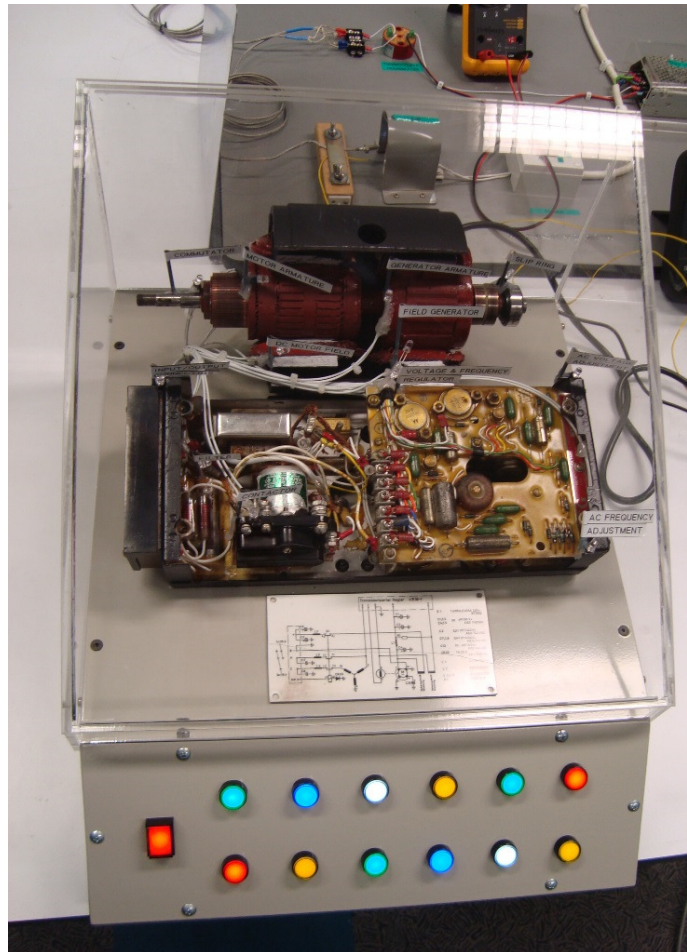

ITE Singapore Simulator AS350 Heli

Nanyang Poly Cutaway Instrument

Instrument Cut-Away Units

Our Samples

Nanyang Poly DA40 Flight Simulator w/ Motion Platform

Nanyang Poly DA40

Ngee Ann Poly Cessna 172 Simulator w/ Motion

Ngee Ann Poly Cessna 172 Simulator Projector

Ngee Ann Poly Cessna 172 Cockpit Simulator

Singapore Poly Cessna 172 Instructor Station

Singapore Poly Cessna 172 Desktop Simulator

Singapore Poly Cutaway Model JT8D-9A

Singapore Poly Cutaway Trainer Demo Box

Singapore Poly Engine Trainer

Singapore Poly Variable Pitch Propeller Trainer

Singapore Poly Cutaway Propeller

Malaysia ADTEC Shah Alam Engine CF700 Stand

Malaysia ADTEC Shah Alam Runnable Engine PT6A