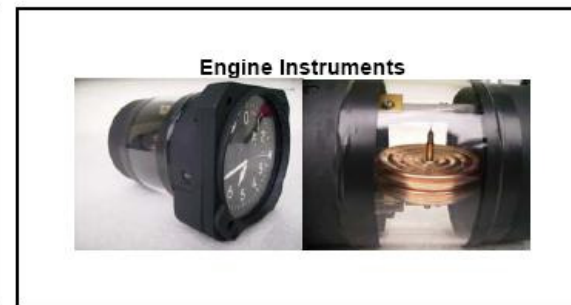

ITE Singapore Simulator AS350 Heli

Nanyang Poly Cutaway Instrument

Instrument Cut-Away Units

Our Samples

Nanyang Poly DA40 Flight Simulator w/ Motion Platform

Nanyang Poly DA40

Ngee Ann Poly Cessna 172 Simulator w/ Motion